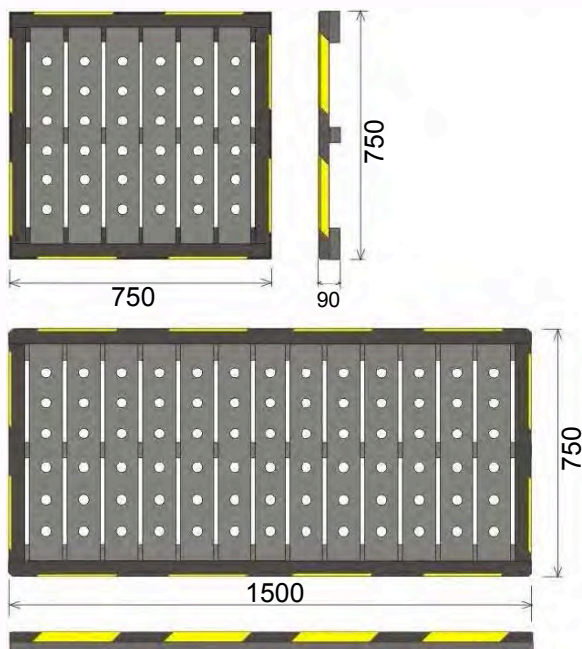

WOOD-PAD Floor Platform System

WP9.1 (750x750mm) - WP9.2 (1500x750mm)

Construction and Features

Stability, comfort and safety for machine tools operators!

Long lasting and easy to clean.

Structure of boards and of openwork surface is made of solid wood.

Basic elements of the Wood-Pad machine platforms are shown in the pictures at the side.

Available in two sizes.

Basic parameters of platforms:

WP9.1 dimensions: AxBxH 750 x 750 x h90 - Weight Kgs 15 approx.

WP9.2 dimensions: AxBxH 1500 x 750 x h90 - Weight Kgs 28 approx.

**Supplied in compliance to Directive EN ISO 14122-2 and Manual of use.
It conforms to the highest anti-slipping Norm R13.**

www.repar2.com